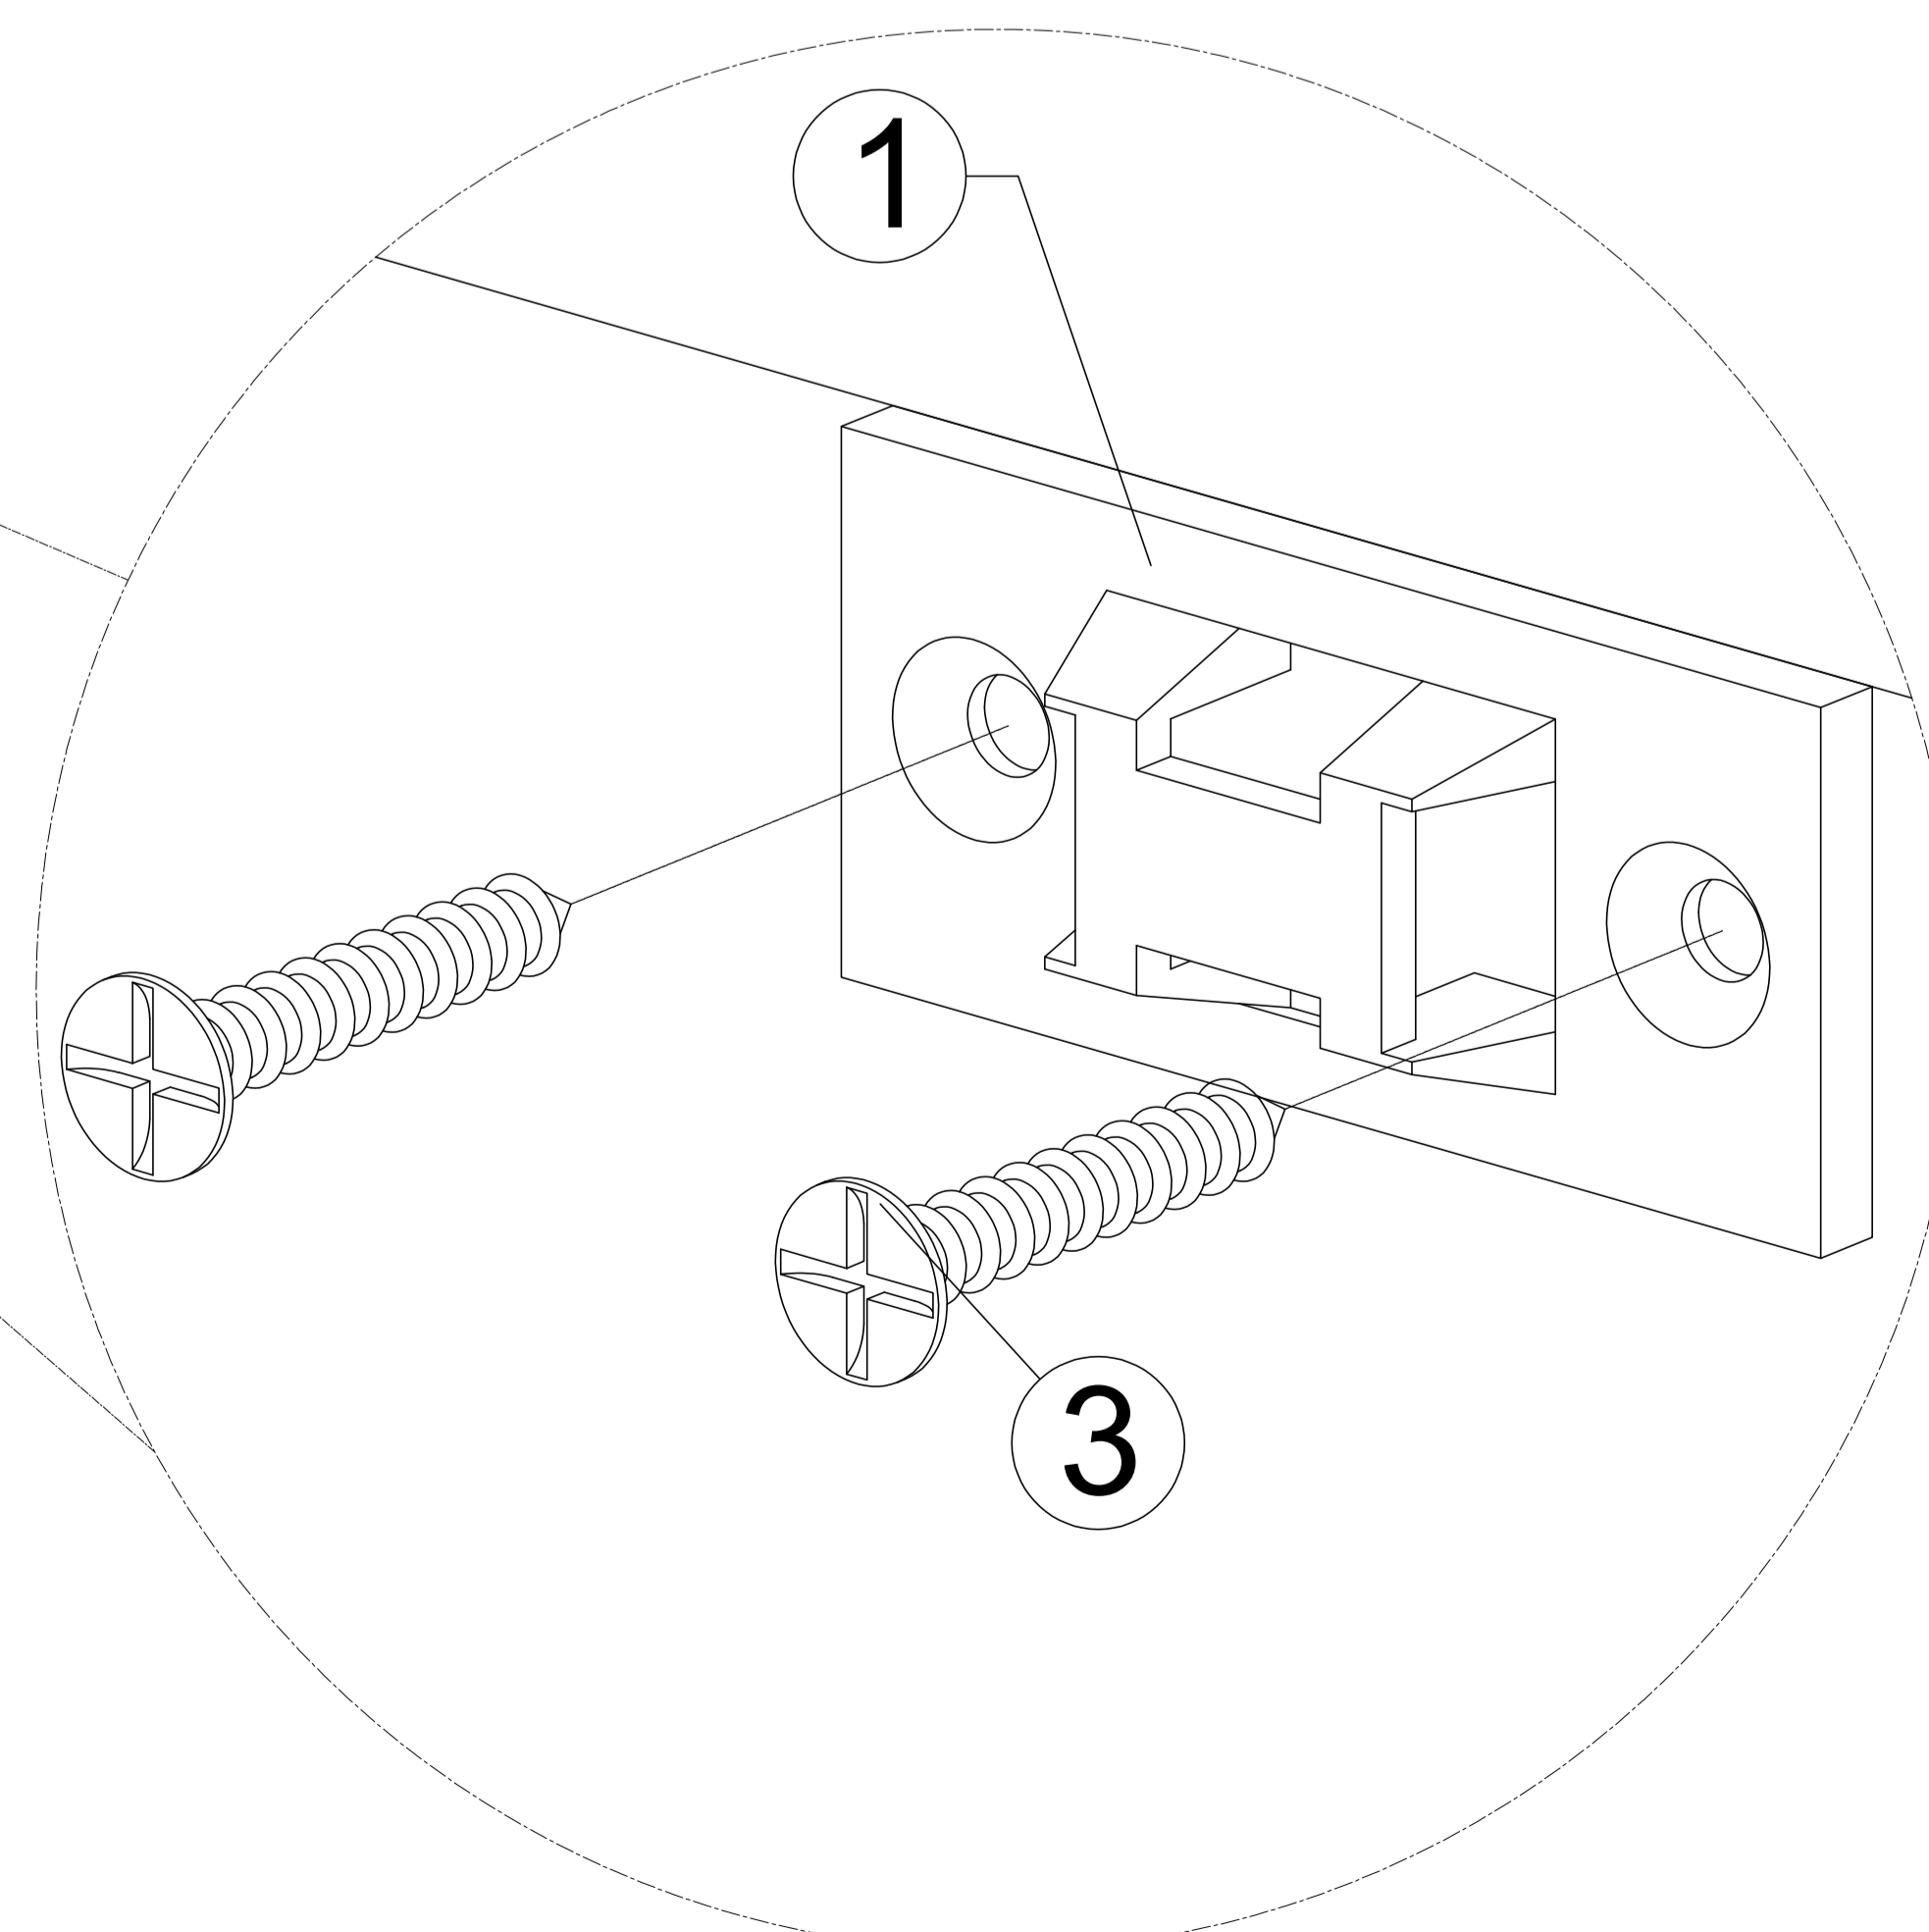

No	Name of Hardware	Q.ty
①	Plastic bracket 	4
②	Tie 	2
③	Screw Ø4x20 	4

1

2

 <b>WARNING</b>

<p><b>Children have died from furniture tipover.</b></p> <p>ALWAYS secure this furniture with an anchor device.</p> <p>Check anchors regularly</p> <p>Never allow children to stand, climb or hang on drawers, doors, or shelves.</p> <p>Use drawer locks to prevent children climbing.</p> <p>Never open more than one drawer at a time.</p> <p>Place heavy items down low.</p> <p>Never place a television on this furniture.</p>
<p>C1 Clothing Storage &amp; Bookcase</p>