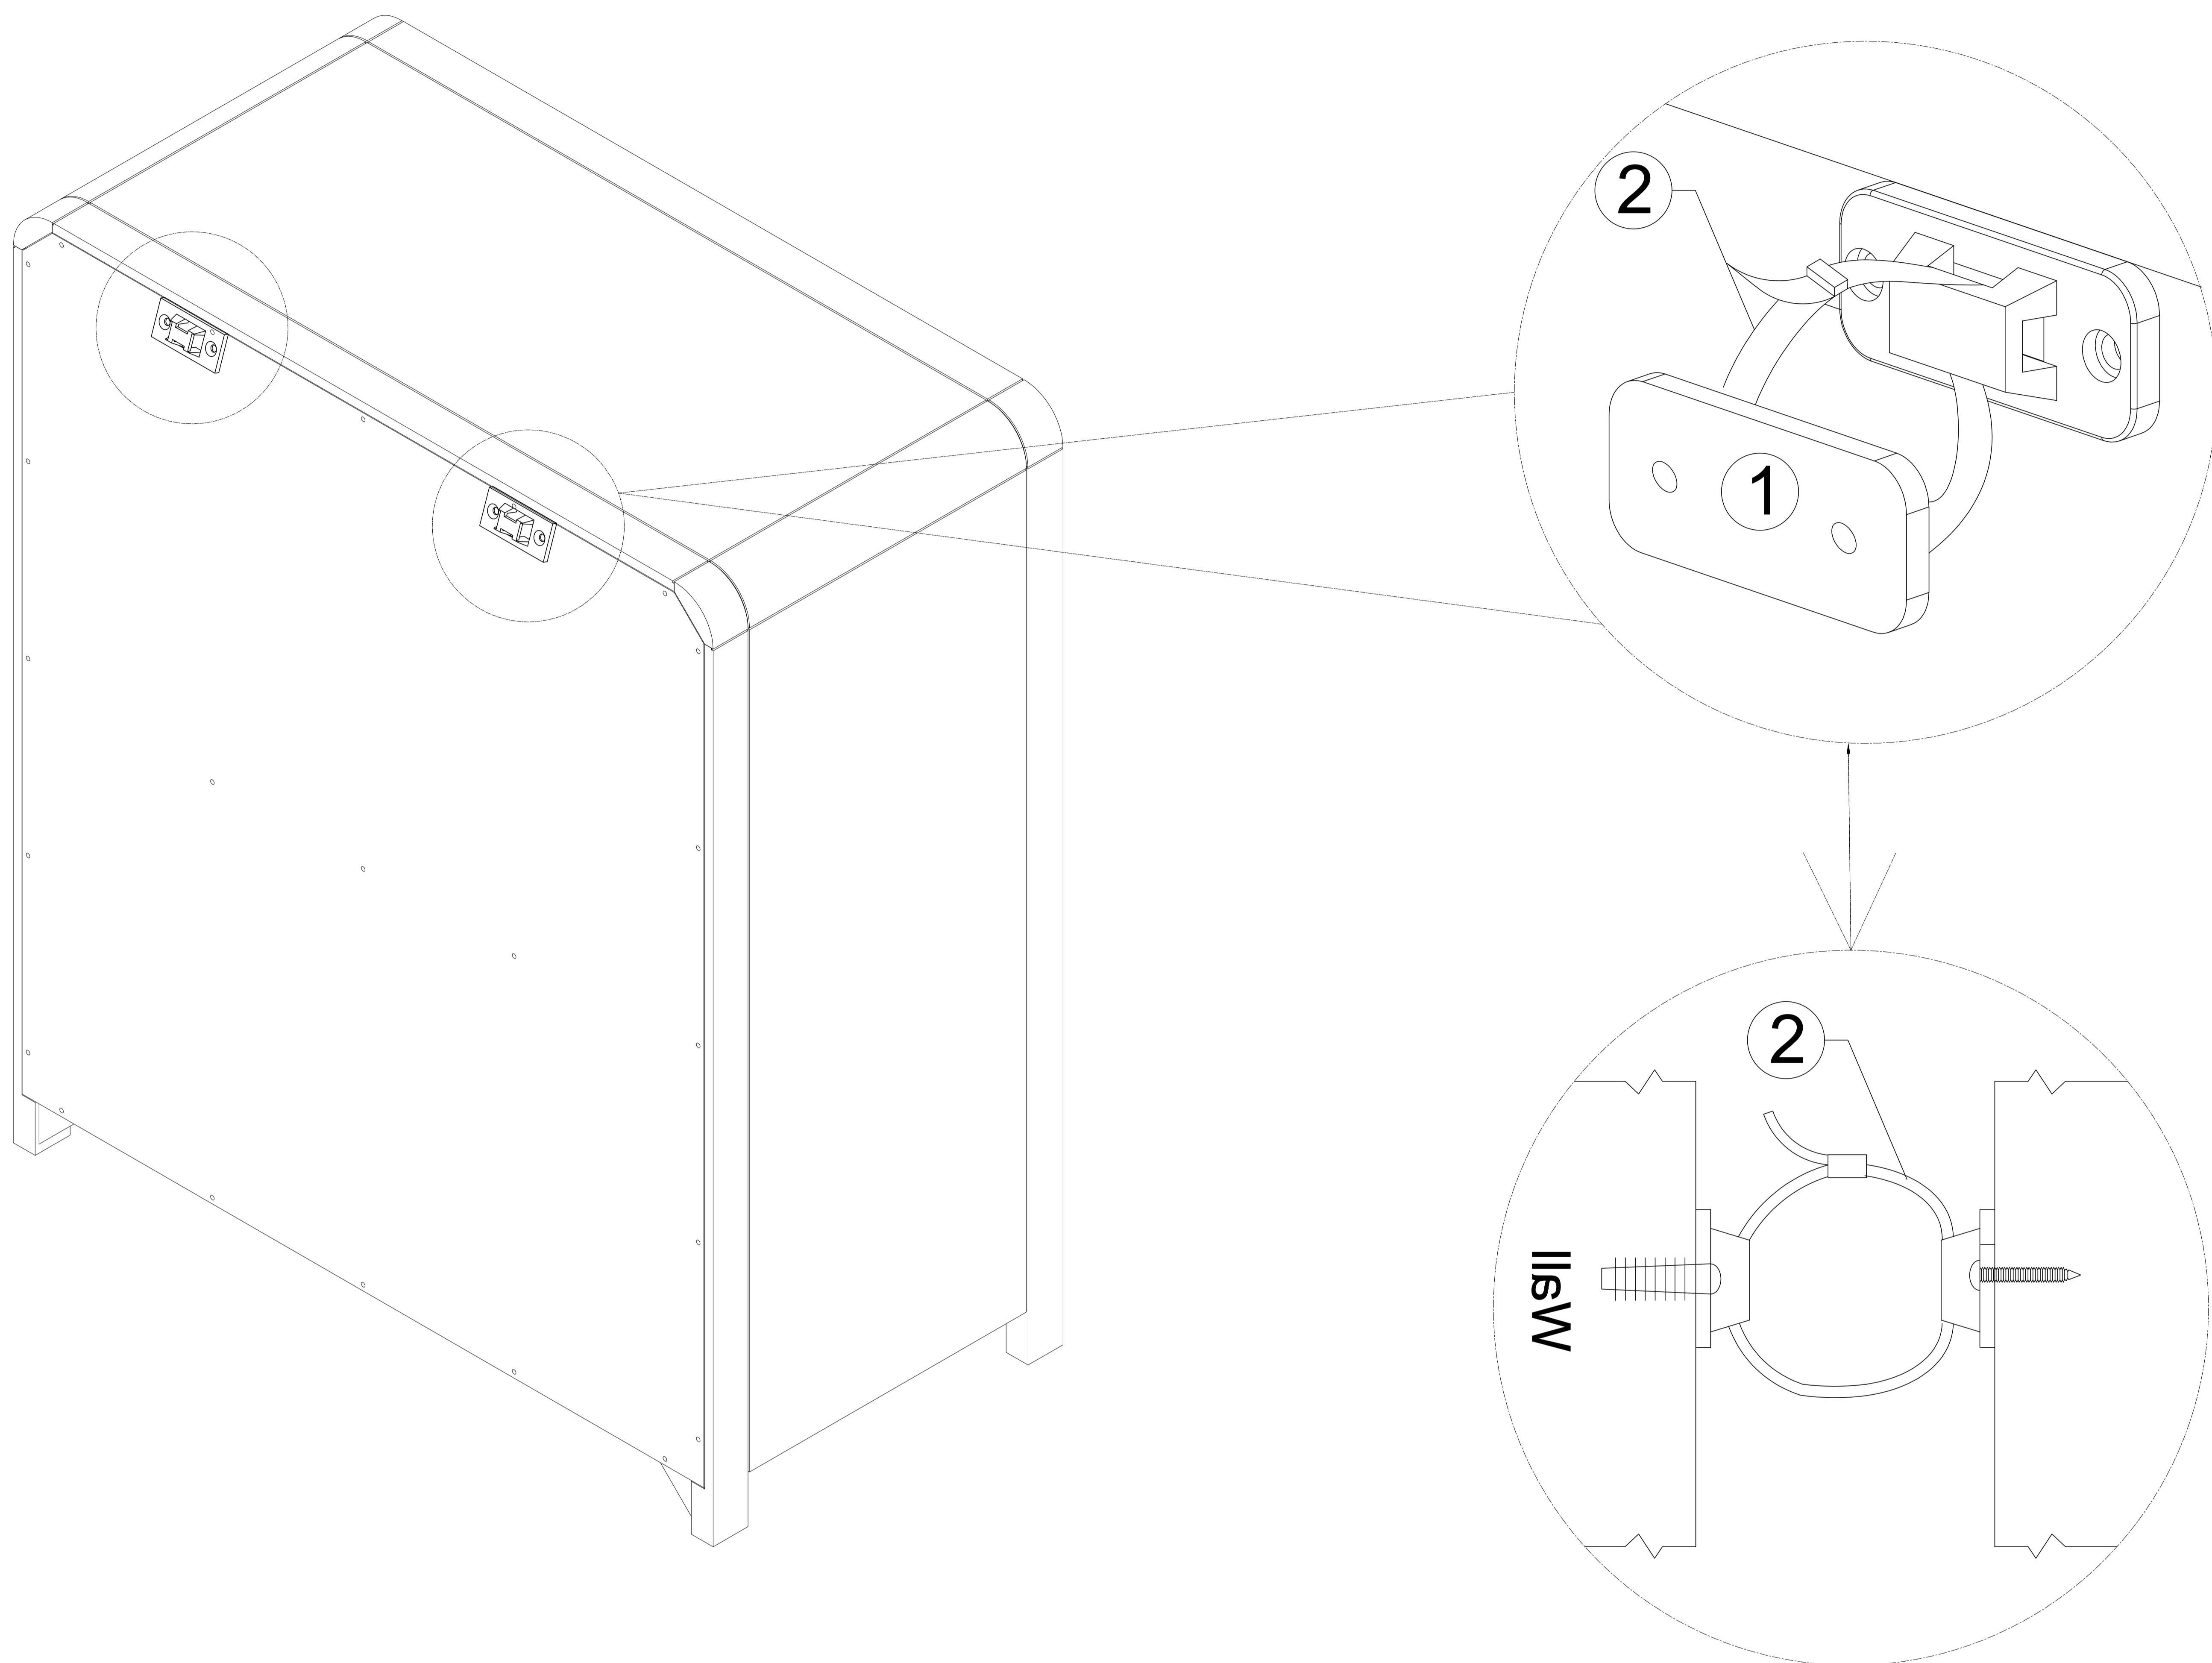

No	Name of Hardware	Q.ty
①	Plastic bracket 	4
②	Tie 	2
③	Screw Ø4x20 	4

1

2

 <b>WARNING</b>

<p><b>Children have died from furniture tipover.</b></p> <p>ALWAYS secure this furniture with an anchor device.</p> <p>Check anchors regularly</p> <p>Never allow children to stand, climb or hang on drawers, doors, or shelves.</p> <p>Use drawer locks to prevent children climbing.</p> <p>Never open more than one drawer at a time.</p> <p>Place heavy items down low.</p> <p>Never place a television on this furniture.</p>
<p>C1 Clothing Storage &amp; Bookcase</p>